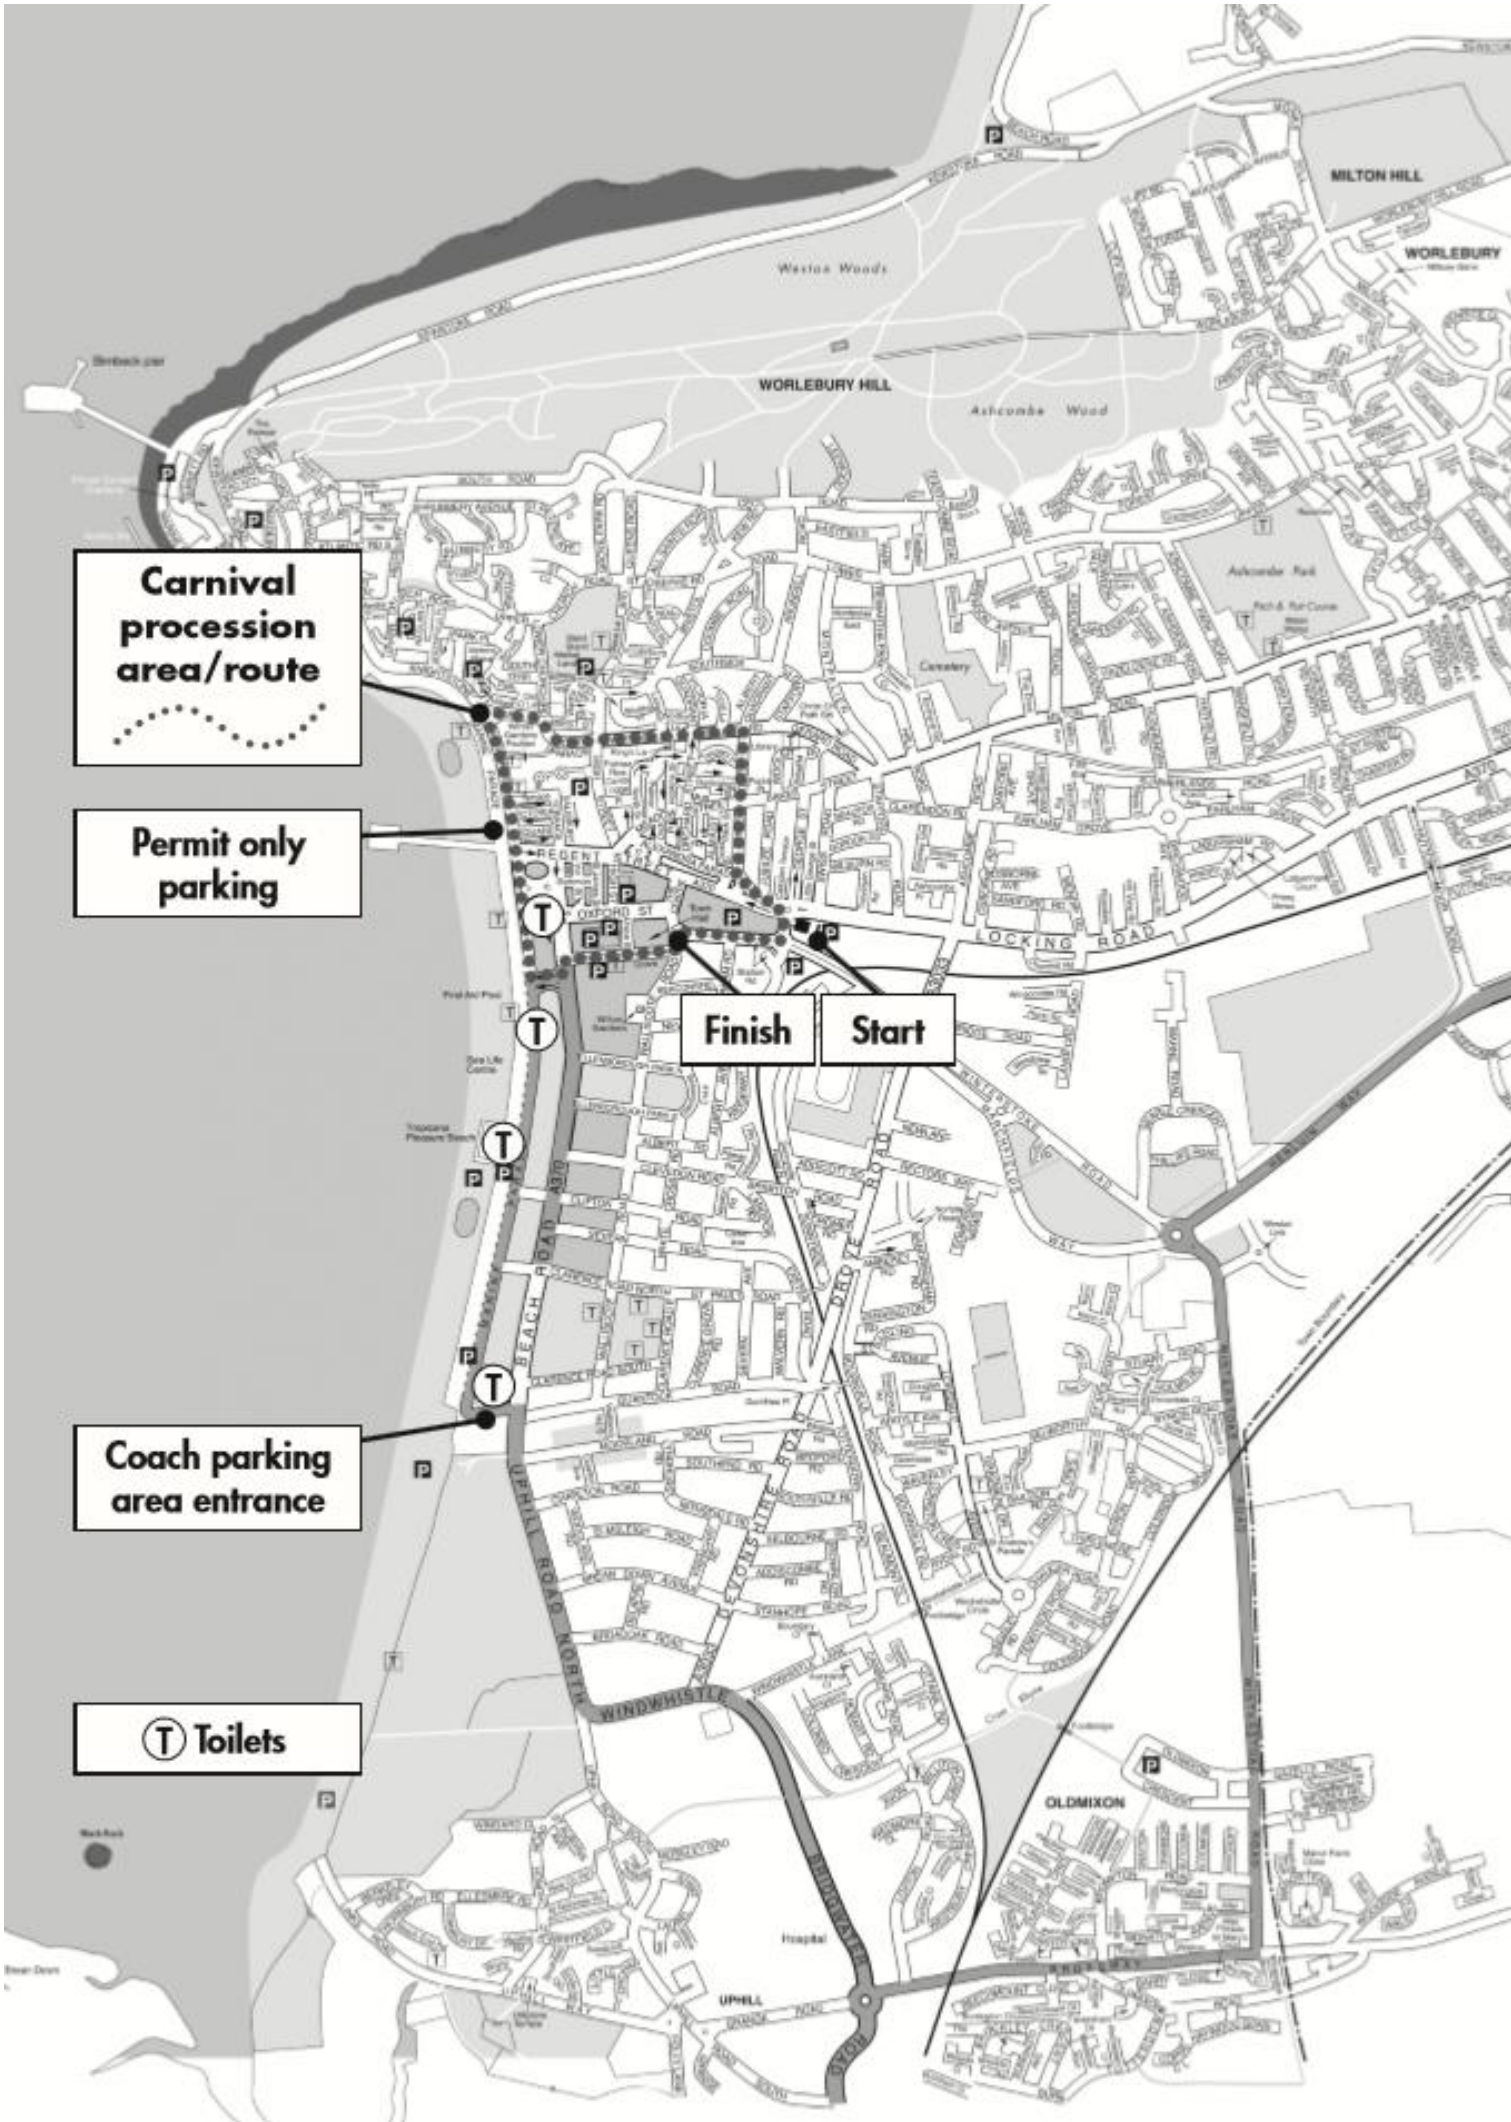

Carnival procession area/route

Permit only parking

Finish Start

Coach parking area entrance

T Toilets